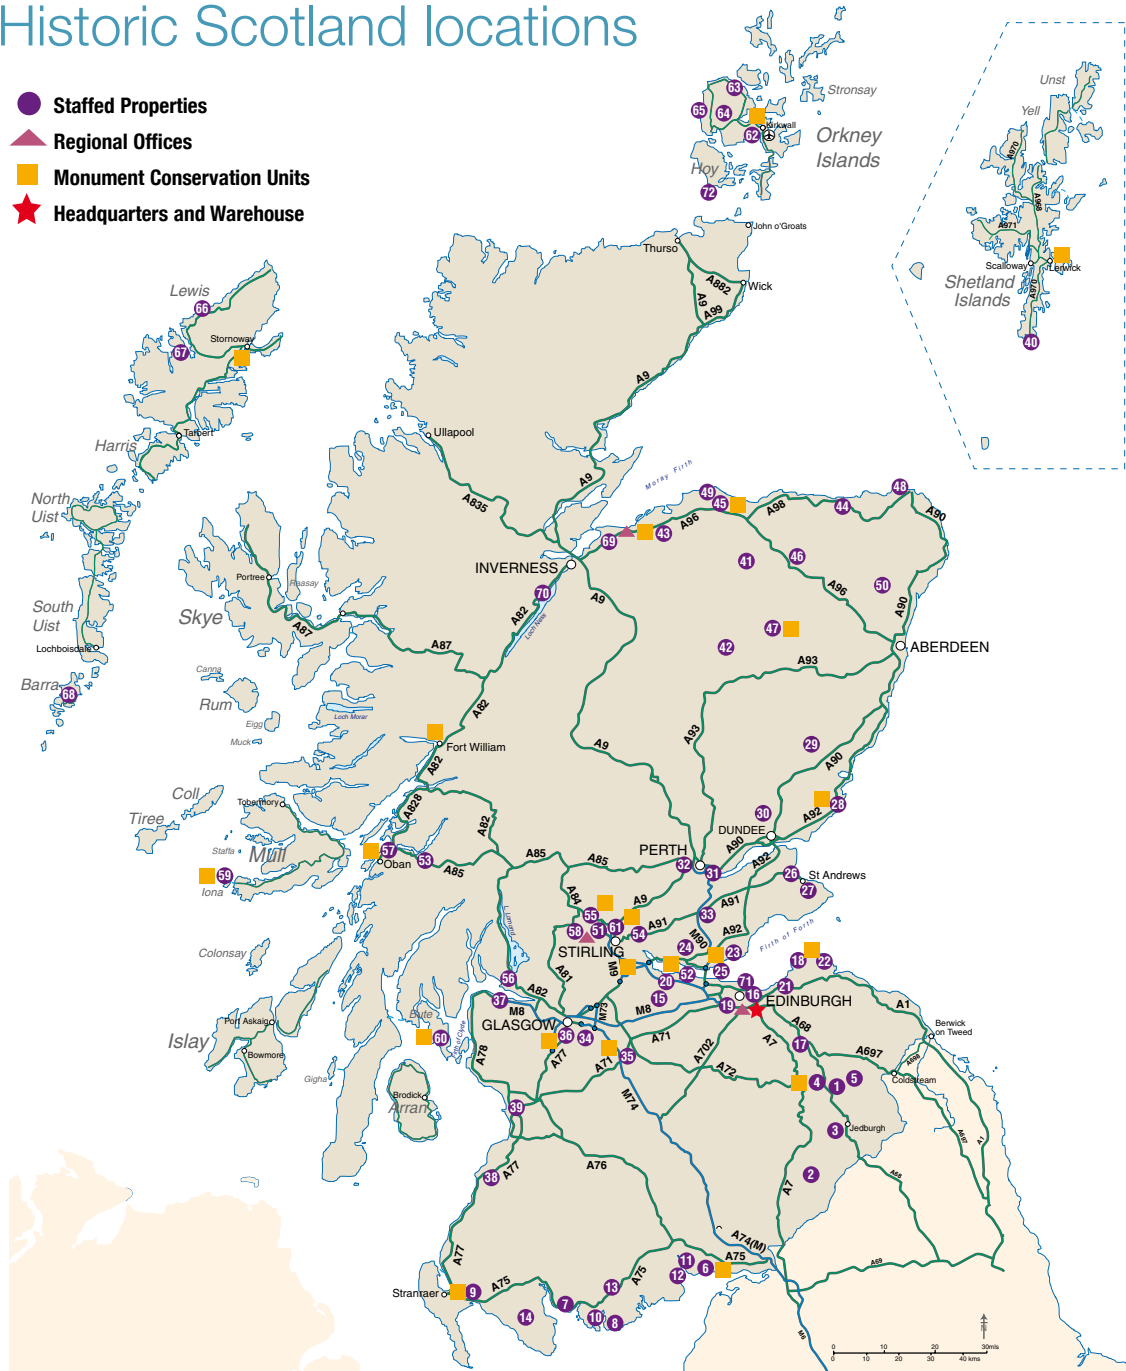

Historic Scotland locations

- Staffed Properties
- ▲ Regional Offices
- Monument Conservation Units
- ★ Headquarters and Warehouse

- | | | |
|--|---|---------------------------------|
| 23 Aberdour Castle and Garden | 44 Duff House | 68 Kisimul Castle |
| 28 Arbroath Abbey | 56 Dumbarton Castle | 20 Linlithgow Palace |
| 51 Argyll's Lodging | 39 Dundonald Castle | 33 Lochleven Castle |
| 41 Balvenie Castle | 8 Dundrennan Abbey | 10 Maclellan's Castle |
| 62 Bishop's and Earl's Palaces, Kirkwall | 24 Dunfermline Abbey and Palace | 64 Maeshowe |
| 66 Black House, Arnol | 57 Dunstaffnage Castle and Chapel | 30 Meikle Sculptured Stones |
| 52 Blackness Castle | 19 Edinburgh Castle | 4 Melrose Abbey |
| 53 Bonawe Historic Iron Furnace | 29 Edzell Castle and Garden | 11 New Abbey Corn Mill |
| 34 Bothwell Castle, Uddingston | 31 Elcho Castle | 37 Newark Castle |
| 63 Broch of Gurness | 45 Elgin Cathedral | 60 Rothesay Castle |
| 6 Caerlaverock Castle | 69 Fort George | 26 St Andrews Castle |
| 15 Cairnpapple Hill | 36 Glasgow Cathedral | 27 St Andrews Cathedral |
| 67 Calanais Standing Stones and Visitor Centre | 9 Glenluce Abbey | 21 Seton Collegiate Church |
| 7 Cardoness Castle | 72 Hackness Battery | 65 Skara Brae and Skailly House |
| 54 Castle Campbell and Garden | 2 Hermitage Castle | 5 Smailholm Tower |
| 42 Corgarriff Castle | 32 Huntingtower Castle | 49 Spynie Palace |
| 16 Craigmillar Castle | 46 Huntly Castle | 61 Stirling Castle |
| 35 Craignethan Castle | 25 Inchcolm Abbey | 12 Sweetheart Abbey |
| 17 Crichton Castle | 58 Inchmahome Priory | 22 Tantallon Castle |
| 38 Crossraguel Abbey | 59 Iona Abbey and Nunnery | 13 Threave Castle |
| 43 Dallas Dhu Historic Distillery | 40 Jarlshof Prehistoric and Norse Settlement | 50 Tolquhon Castle |
| 18 Dirleton Castle and Garden | 3 Jedburgh Abbey | 71 Trinity House |
| 55 Doune Castle | 47 Kildrummy Castle | 70 Urquhart Castle |
| 1 Dryburgh Abbey | 48 Kinnaird Head Castle Lighthouse and Museum | 14 Whithorn |